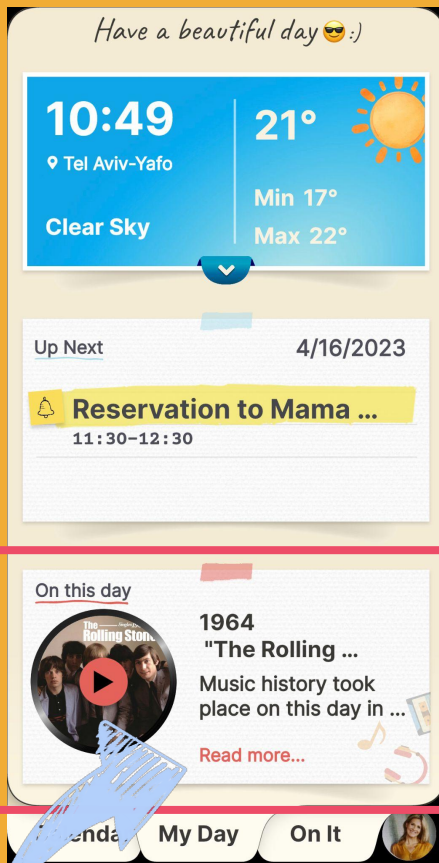

# On This Day – Music

Once you've seen your local weather & immediate events, reminders or special day announcements, why not keep your day going with some musical enrichment?

They HeyLife "On This Day" features nostalgic musical facts AND comes with appropriately themed Spotify playlist. You are invited to listen, enjoy and share the playlist with your friends, family, neighbors, colleagues, etc.!

Click **Read more** to read the whole fact and get your playlist.

P.S. some days have many facts and playlists!

# On This Day – Music

- Press on the Play button (white triangle) to hear the song
- Get the rest of the “On This Day” musical story.
- Missed a day? Press the arrows to browse other days.