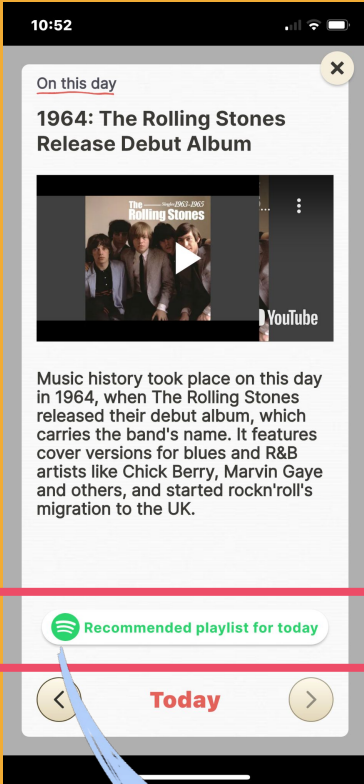

On This Day - Music

Love the music or genre from On This Day?
Checkout the Recommended Spotify playlist for
a daily-themed playlist.

d.