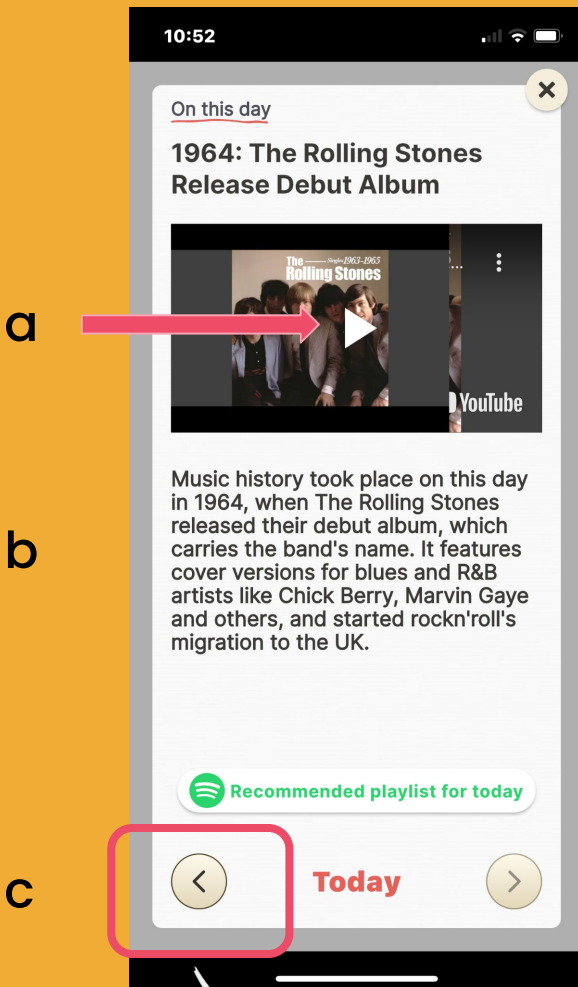

# On This Day – Music

Once you've seen your local weather & immediate events, reminders or special day announcements, why not keep your day going with some musical enrichment?

They HeyLife "On This Day" features nostalgic musical facts AND comes with appropriately themed Spotify playlist. You are invited to listen, enjoy and share the playlist with your friends, family, neighbors, colleagues, etc.!

# On This Day – Music

- Press on the Play button (white triangle) to hear the song
- Get the rest of the “On This Day” musical story.
- Missed a day? Press the arrows to browse other days.