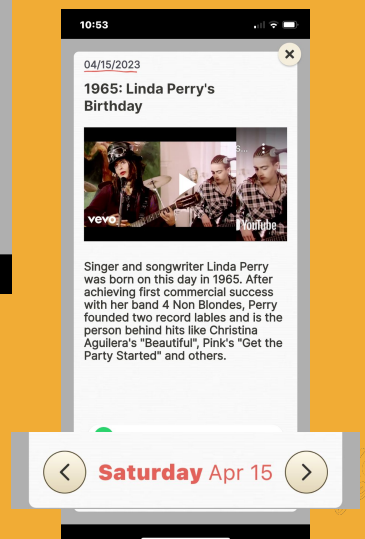

# On This Day – Music

Once you've seen your local weather & immediate events, reminders or special day announcements, why not keep your day going with some musical enrichment?

They HeyLife "On This Day" features nostalgic musical facts AND comes with appropriately themed Spotify playlist. You are invited to listen, enjoy and share the playlist with your friends, family, neighbors, colleagues, etc.!

# On This Day – Music

- Press on the Play button (white triangle) to hear the song
- Get the rest of the “On This Day” musical story.
- Missed a day? Press the arrows to browse other days.