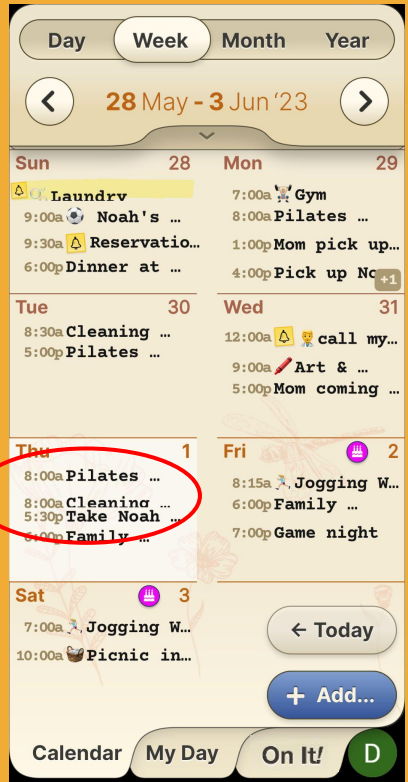

Overlapping Events

If two events have overlapping times, they will appear side-by-side in the 'daily' view & one after the other in the week view.