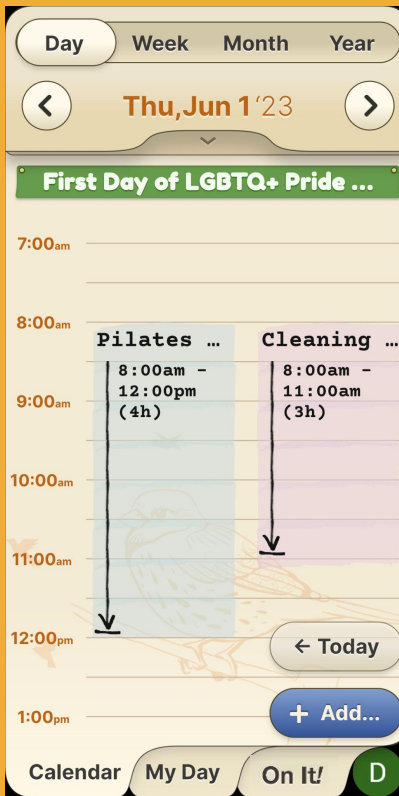

Overlapping Events

If two events have overlapping times, they will appear side-by-side in the 'daily' view & one after the other in the week view.