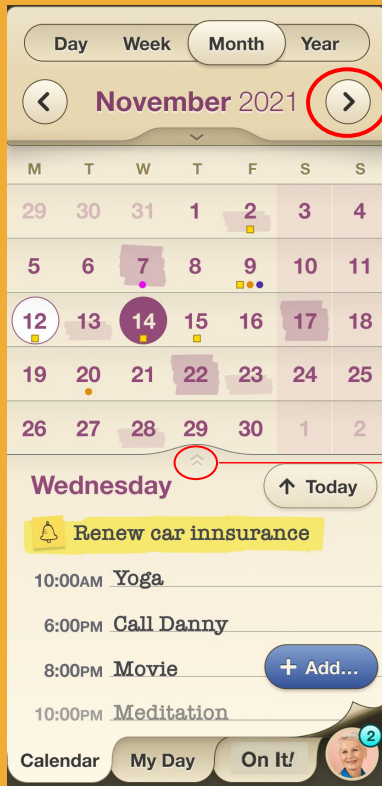

Month view – Navigation and Infinite Scroll

a.

b.

c.

Step 1 of 1

Month view Intuitive “heat map” provides a quick look of your busy times. The infinity scroll below provides greater schedule details.

- Navigate between months
- Scroll between the days
- Go back to today