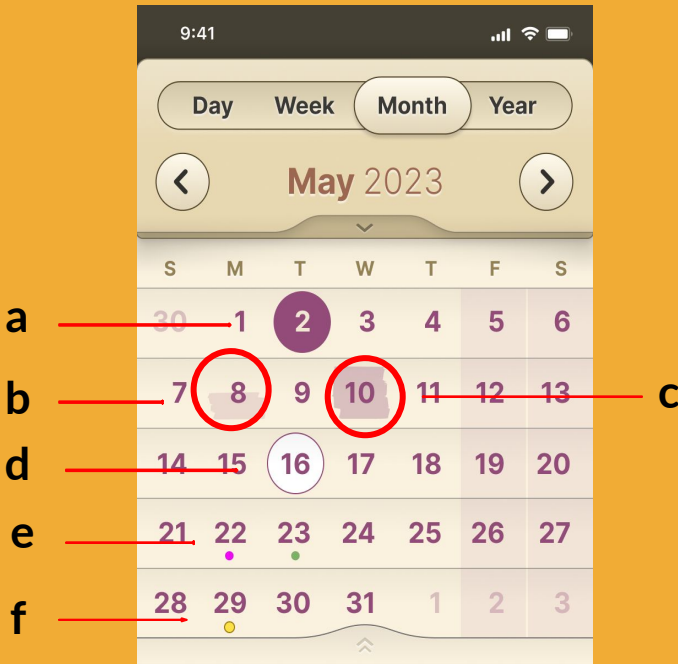

Month view – Heat Map

The month view, shows full days, free days and partially full days. Different color dots designate different “special events” such as e.g. birthdays, and all day reminders. Selected day and the current day are highlighted separately.

- Current day (full circle)
- A day with 1-3 events (Partial filling)
- A day with 4 events and more (full filling)
- Selected day (white circle)
- Special Day (pink dot = birthday, Green = holiday, orange = anniversary)
- All day reminder (yellow dot)