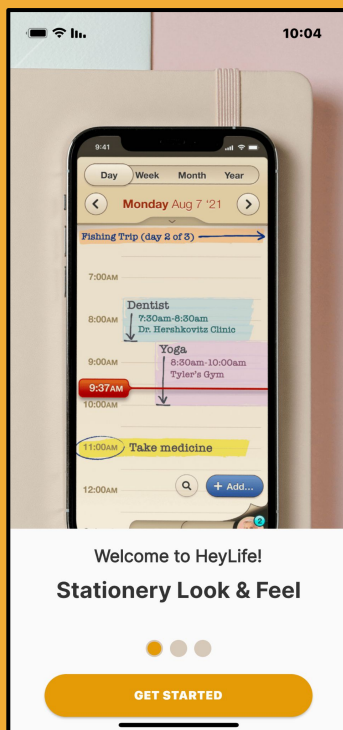

Sync with Google Calendar

As soon as you complete your HeyLife registration (using your Google Account), your HeyLife calendar will automatically sync events with your Google Calendar.

To complete registration, follow the on screen instructions.