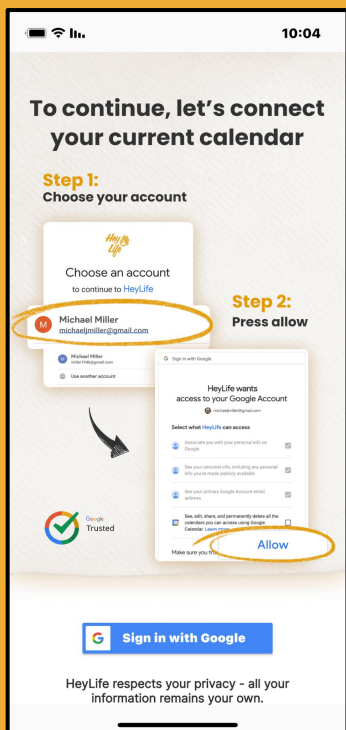

Sync with Google Calendar

As soon as you complete your HeyLife registration (using your Google Account), your HeyLife calendar will automatically sync events with your Google Calendar.

To complete registration, follow the on screen instructions.