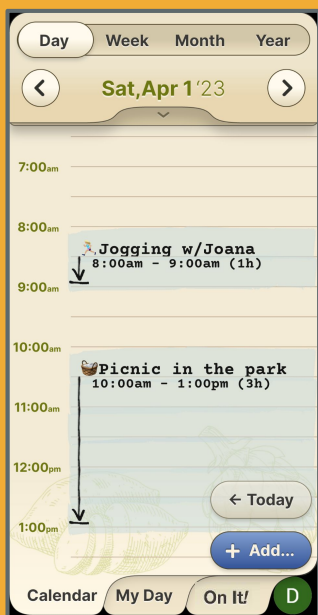

Change Font Size

Small font

Large font

Step 1 of 2

Easily adjust the font size by selecting between three (3) size options.

You can change your calendar font size independent from your general phone settings.

Enter the **Settings** page by pressing your user profile icon located on the bottom right corner.

Change Font Size

Step 2 of 2

- To select your font size, press the option word: Small, Medium, or Large.
- An example of the font size will appear below.
- Press **Close** to confirm your selection.