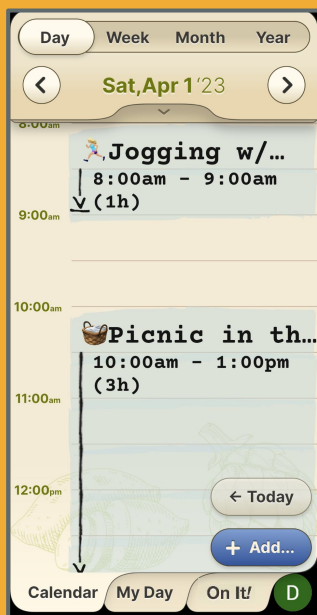

Change Font Size

Small font

Large font

Step 1 of 2

Easily adjust the font size by selecting between three (3) size options.

You can change your calendar font size independent from your general phone settings.

Enter the **Settings** page by pressing your user profile icon located on the bottom right corner.

Change Font Size

Step 2 of 2

- To select your font size, press the option word: Small, Medium, or Large.
- An example of the font size will appear below.
- Press **Close** to confirm your selection.